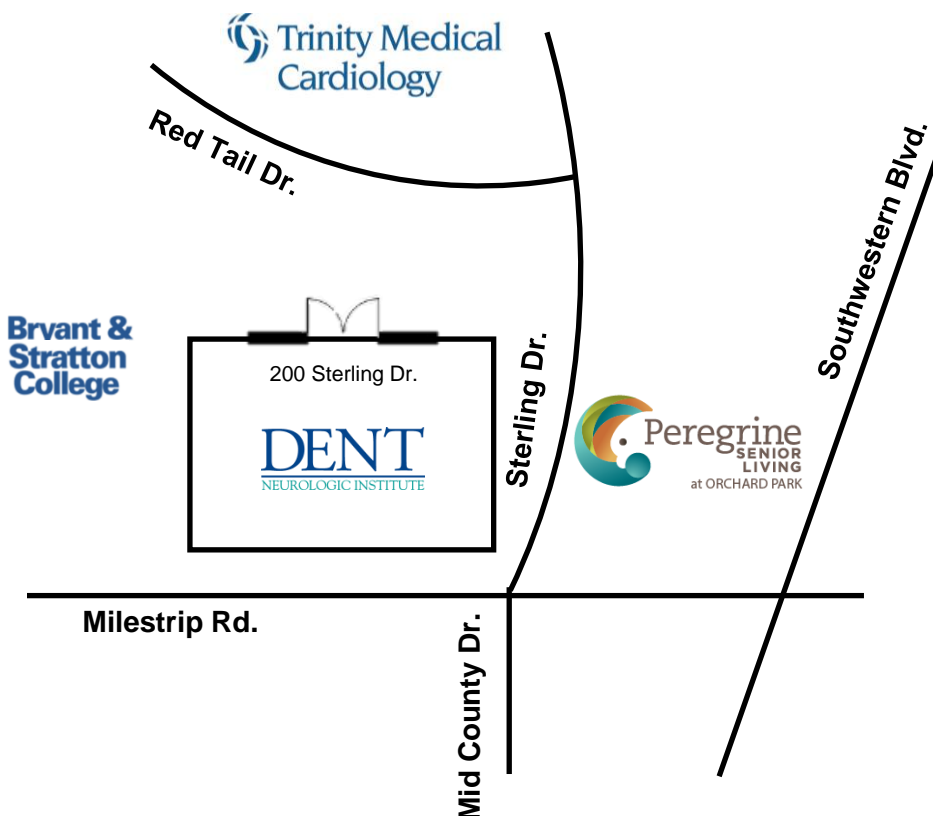

DENT

NEUROLOGIC INSTITUTE

Amherst Location

3980 Sheridan Drive
Amherst, New York 14226

DRIVING DIRECTIONS:

FROM NIAGARA FALLS/NORTHTOWNS

- Robert Moses Parkway South
- I-190 South
- I-290 East
(Youngman Exp/Exit 16 towards I-90)
- Exit Harlem Road (Exit 6)
- Right onto Harlem Road
- Left onto Sheridan Drive
- Right at light into Dent Tower

FROM SOUTHTOWNS

- I-190 East
- Merge into I-290
(Youngman Exp/Exit 50)
- Exit Sheridan Drive (Exit 6)
- Left onto Sheridan Drive
- Right at light into Dent Tower

Orchard Park Location

200 Sterling Drive
Orchard Park, NY 14127

DRIVING DIRECTIONS:

FROM SOUTHTOWNS

- Route 219 N to Milestrip Road East
(1st Exit onto Milestrip Road)
- Left at traffic light onto Sterling Drive
- Left on Red Tail
- Left into parking lot

FROM BUFFALO

- Thruway (90) West to Route 219
- Exit Milestrip Road East
(2nd Exit onto Milestrip Road)
- Left at traffic light onto Sterling Drive
- Left on Red Tail
- Left into parking lot

FROM PENNSYLVANIA

- Thruway (90) East to Exit 56
- Left onto Milestrip Road
- Left onto Sterling Drive
- Left on Red Tail
- Left into parking lot