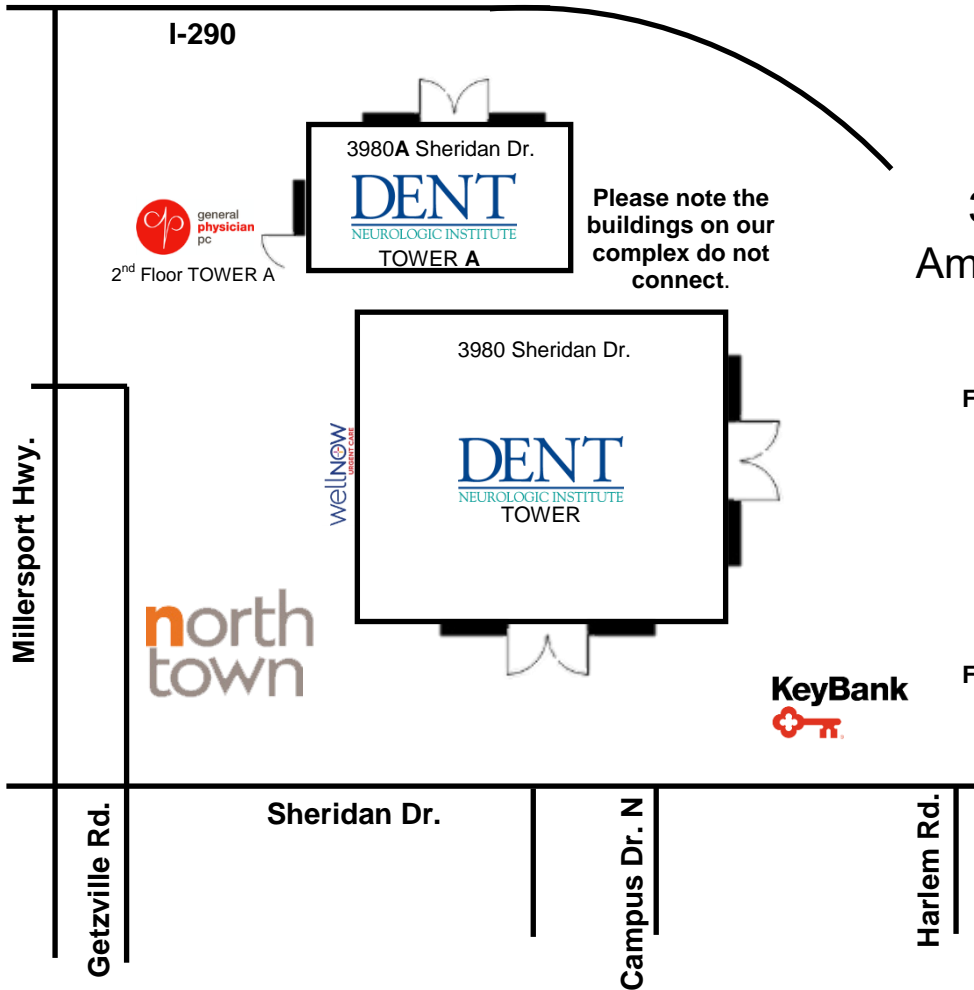

DENT

NEUROLOGIC INSTITUTE

Amherst Location

3980 Sheridan Drive
Amherst, New York 14226

DRIVING DIRECTIONS:

FROM NIAGARA FALLS/NORTHTOWNS

- Robert Moses Parkway South
- I-190 South
- I-290 East
(Youngman Exp/Exit 16 towards I-90)
- Exit Harlem Road (Exit 6)
- Right onto Harlem Road
- Left onto Sheridan Drive
- Right at light into Dent Tower

FROM SOUTHTOWNS

- I-190 East
- Merge into I-290
(Youngman Exp/Exit 50)
- Exit Sheridan Drive (Exit 6)
- Left onto Sheridan Drive
- Right at light into Dent Tower

Orchard Park Location

200 Sterling Drive
Orchard Park, NY 14127

Williamsville Location

Suite 120

40 George Karl Boulevard
Buffalo, NY 14221

DRIVING DIRECTIONS:

FROM NIAGARA FALLS

- I-190 South toward Buffalo
- Exit 16 for I-290 East toward Rochester/Tonawanda
- Take ramp left for Thruway I-90 East toward Albany (*toll road)
- Exit 49 for Transit Road
- Turn left onto Transit Road
- Turn left onto Wehrle Drive
- Turn right onto George Karl Boulevard
- Turn left into parking lot and keep left

FROM BUFFALO

- Route 33 East toward Airport
- Take ramp right for Thruway I-90 East toward Albany (*toll road)
- Exit 49 for Transit Road
- Turn left onto Transit Road
- Turn left onto Wehrle Drive
- Turn right onto George Karl Boulevard
- Turn left into parking lot and keep left