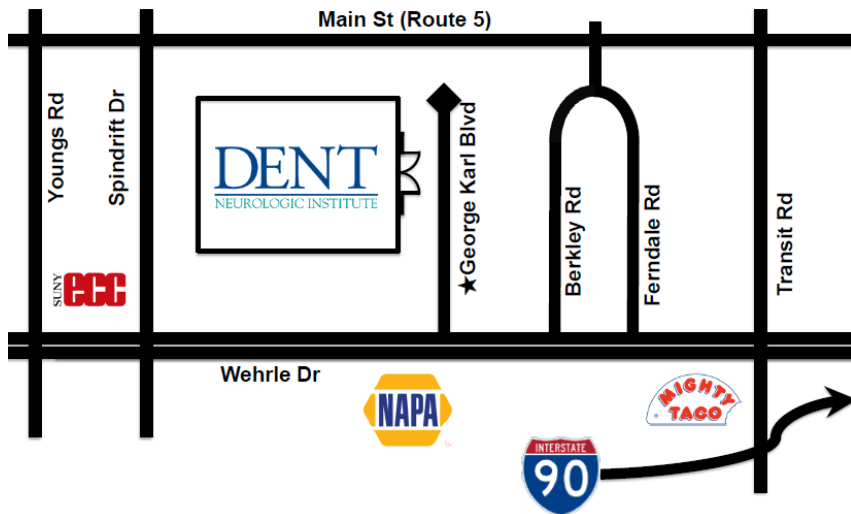

DENT

NEUROLOGIC INSTITUTE

Amherst Location

3980 Sheridan Drive
Amherst, New York 14226

DRIVING DIRECTIONS:

FROM NIAGARA FALLS/NORTHTOWNS

- Robert Moses Parkway South
- I-190 South
- I-290 East
(Youngman Exp/Exit 16 towards I-90)
- Exit Harlem Road (Exit 6)
- Right onto Harlem Road
- Left onto Sheridan Drive
- Right at light into Dent Tower

FROM SOUTHTOWNS

- I-190 East
- Merge into I-290
(Youngman Exp/Exit 50)
- Exit Sheridan Drive (Exit 6)
- Left onto Sheridan Drive
- Right at light into Dent Tower

Orchard Park Location

200 Sterling Drive
Orchard Park, NY 14127

DRIVING DIRECTIONS:

FROM SOUTHTOWNS

- Route 219 N to Milestrip Road East
(1st Exit onto Milestrip Road)
- Left at traffic light onto Sterling Drive
- Left on Red Tail
- Left into parking lot

FROM BUFFALO

- Thruway (90) West to Route 219
- Exit Milestrip Road East
(2nd Exit onto Milestrip Road)
- Left at traffic light onto Sterling Drive
- Left on Red Tail
- Left into parking lot

FROM PENNSYLVANIA

- Thruway (90) East to Exit 56
- Left onto Milestrip Road
- Left onto Sterling Drive
- Left on Red Tail
- Left into parking lot